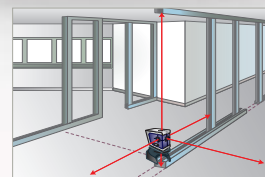

## Agatec CP5. 5-dot laser level: Plumb, Level & Square

The Agatec CP5 5-Beam Laser produces 5 crisp and clear laser reference points each at 90° to each other, making it the perfect choice for any plumb, level, or squaring application.

The self leveling system and magnetically dampened compensator provides a quick and easy set up each and every time.

- **High visibility beams**
- **Fastest self-leveling laser**
- **Accurate to the millimeter ( $\pm 1$  mm at 5 m)**
- **With dedicated adaptor, especially designed for drywall track and floor to ceiling plumbing**

Ideal for indoor application, such as partitions, aligning and point transfer

SPECIFICATIONS	Art. No. 777412
Range	30 m
Accuracy	$\pm 1$ mm at 5 m
Self-leveling range	$\pm 4.5^\circ$
Plumb	Front, left, right, floor to ceiling
Power	3 x AA batteries
Battery life	18 hrs.
IP class	IP54
Weight w/o batteries, mount	335 g
Size	102 x 117 x 60 mm
Warranty	2 years