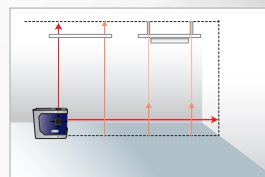

## Agatec CP5. 5-dot laser level: Plumb, Level & Square

The Agatec CP5 5-Beam Laser produces 5 crisp and clear laser reference points each at 90° to each other, making it the perfect choice for any plumb, level, or squaring application.

The self leveling system and magnetically dampened compensator provides a quick and easy set up each and every time.

- **High visibility beams**
- **Fastest self-leveling laser**
- **Accurate to the millimeter ( $\pm 1$  mm at 5 m)**
- **With dedicated adaptor, especially designed for drywall track and floor to ceiling plumbing**

Ideal for indoor application, such as partitions, aligning and point transfer

SPECIFICATIONS	Art. No. 777412
Range	30 m
Accuracy	$\pm 1$ mm at 5 m
Self-leveling range	$\pm 4.5^\circ$
Plumb	Front, left, right, floor to ceiling
Power	3 x AA batteries
Battery life	18 hrs.
IP class	IP54
Weight w/o batteries, mount	335 g
Size	102 x 117 x 60 mm
Warranty	2 years