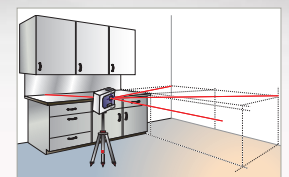

## Agatec CP5. 5-dot laser level: Plumb, Level & Square

The Agatec CP5 5-Beam Laser produces 5 crisp and clear laser reference points each at 90° to each other, making it the perfect choice for any plumb, level, or squaring application.

The self leveling system and magnetically dampened compensator provides a quick and easy set up each and every time.

- **High visibility beams**
- **Fastest self-leveling laser**
- **Accurate to the millimeter ( $\pm 1$  mm at 5 m)**
- **With dedicated adaptor, especially designed for drywall track and floor to ceiling plumbing**

Ideal for indoor application, such as partitions, aligning and point transfer

SPECIFICATIONS	Art. No. 777412
Range	30 m
Accuracy	$\pm 1$ mm at 5 m
Self-leveling range	$\pm 4.5^\circ$
Plumb	Front, left, right, floor to ceiling
Power	3 x AA batteries
Battery life	18 hrs.
IP class	IP54
Weight w/o batteries, mount	335 g
Size	102 x 117 x 60 mm
Warranty	2 years